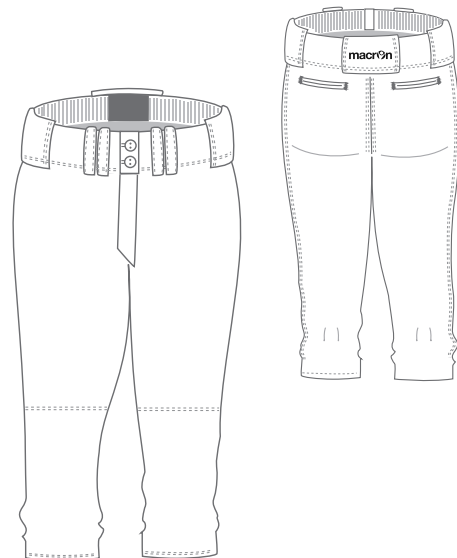

PHILADELPHIA/ SAN FRANCISCO PANT

BODY

SLIM

REGULAR

PREZZO/PRICE

OPEN DESIGN: 51,90 € + TAX

CUT & SEW: 33,90 € + TAX

SUBLIMATICO/SUBLIMATED

DISEGNO LIBERO/OPEN DESIGN

PHILADELPHIA - CODICE/CODE 98421626 PANT

COLORI/COLOURS

Scegli il tuo colore tra:

+ Colore Standard Macron
+ Colore "Pantone C"

Choose your colours beetwen: + Macron Standard Colours
+ "Pantone C" Colours Reference

TINTO PEZZA/CUT & SEW

SAN FRANCISCO - CODICE/CODE 98421627 PANT CUT&SEW

COLORI/COLOURS

01 02 03 04 05 06 07 09 10 13 14 30

	XS	S	M	L	XL	XXL	3XL	4XL