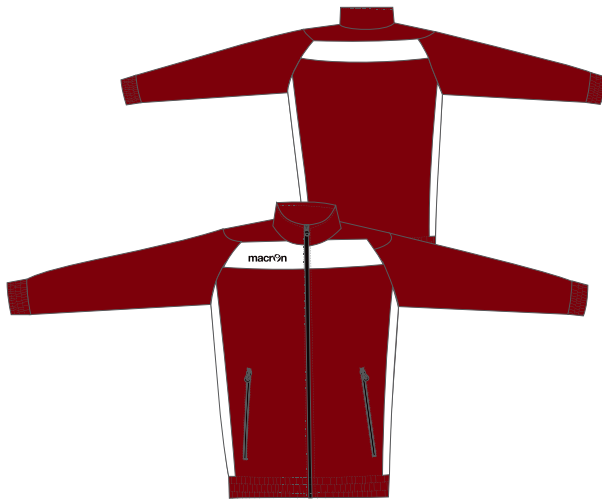

CUSTOM
CAMALUS
TOP

BODY SLIM REGULAR

TESSUTO/FABRIC
100% PE-TRA-TEX

TAGLIE/SIZE

3XS XXS XS S M L XL XXL 3XL 4XL

PREZZO/PRICE
CUT & SEW: 36,90 € + TAX

TINTO PEZZA/CUT & SEW	
CODICE/CODE 98700414 TOP CUT&SEW	
COLORI/COLOURS	01 02 03 04 05 07 09 14 30
COLORI ZIP/ZIP COLOURS	01 07 09