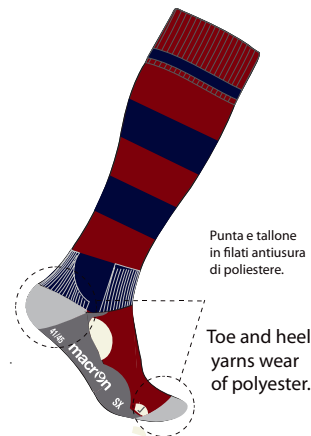

CUSTOM

OPTICAL SOCKS

BODY SLIM **REGULAR**

TESSUTO/FABRIC

72% PA - 16% CO/EL - 12% EL

TAGLIE/SIZE

KID: EU 31/34 - UK 12 MTHS/2Y - JR: EU 35/40 - UK 2.5/6.5

SR: EU 41/45 - UK 7/10.5 - SR+XL: EU 46/50 - UK 11/15

PREZZO 1PZ. /PRICE 1 PCS.

FIXED DESIGN 8,60 € + TAX

DISEGNO PREDEFINITO/FIXED DESIGN

OPTICAL - CODICE/CODE 98700164 - 5 PCS.

COLORI/COLOURS