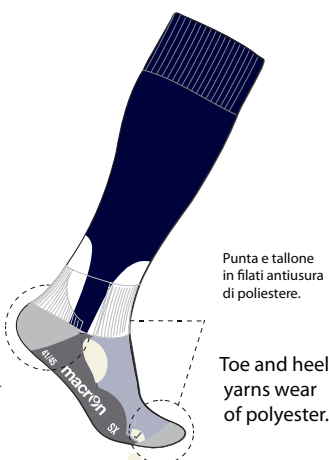

SR: EU 41/45 - UK 7/10.5 - SR+XL: EU 46/50 - UK 11/15

PREZZO 1PZ. /PRICE 1 PCS.

FIXED DESIGN 8,60 € + TAX

DISEGNO PREDEFINITO/FIXED DESIGN

OKLAHOMA - CODICE/CODE 98600009 - 5 PCS.

COLORI/COLOURS

CUSTOM

BOISE SOCKS

BODY SLIM **REGULAR**

TESSUTO/FABRIC

80% NYLON - 15% COTTON - 5% ELASTAN

TAGLIE/SIZE

KID: EU 31/34 - UK 12 MTHS/2Y - JR: EU 35/40 - UK 2.5/6.5

SR: EU 41/45 - UK 7/10.5 - SR+XL: EU 46/50 - UK 11/15

PREZZO 1PZ. /PRICE 1 PCS.