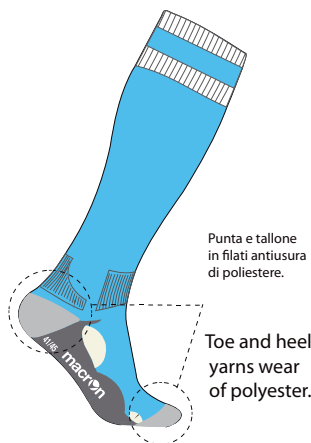

Punta e tallone
in filati antiusura
di poliestere.

Toe and heel
yarns wear
of polyester.

CUSTOM
ARAMID
SOCKS

BODY SLIM **REGULAR**

TESSUTO/FABRIC
72% PA - 16% CO/EL - 12% EL

TAGLIE/SIZE
KID: EU 31/34 - UK 12 MTHS/2Y - JR: EU 35/40 - UK 2.5/6.5
SR: EU 41/45 - UK 7/10.5 - SR+XL: EU 46/50 - UK 11/15

PREZZO 1PZ. /PRICE 1 PCS.
FIXED DESIGN 8,60 € + TAX

DISEGNO PREDEFINITO/FIXED DESIGN

ARAMID - CODICE/CODE 98700163 - 5 PCS.

COLORI/COLOURS