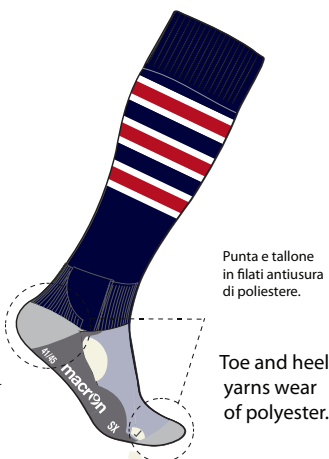

CUSTOM

OKLAHOMA SOCKS

BODY SLIM **REGULAR**

TESSUTO/FABRIC

80% NYLON - 15% COTTON - 5% ELASTAN

TAGLIE/SIZE

KID: EU 31/34 - UK 12 MTHS/2Y - JR: EU 35/40 - UK 2.5/6.5

SR: EU 41/45 - UK 7/10.5 - SR+XL: EU 46/50 - UK 11/15

PREZZO 1PZ. /PRICE 1 PCS.

FIXED DESIGN 8,60 € + TAX

DISEGNO PREDEFINITO/FIXED DESIGN

OKLAHOMA - CODICE/CODE 98600009 - 5 PCS.

COLORI/COLOURS