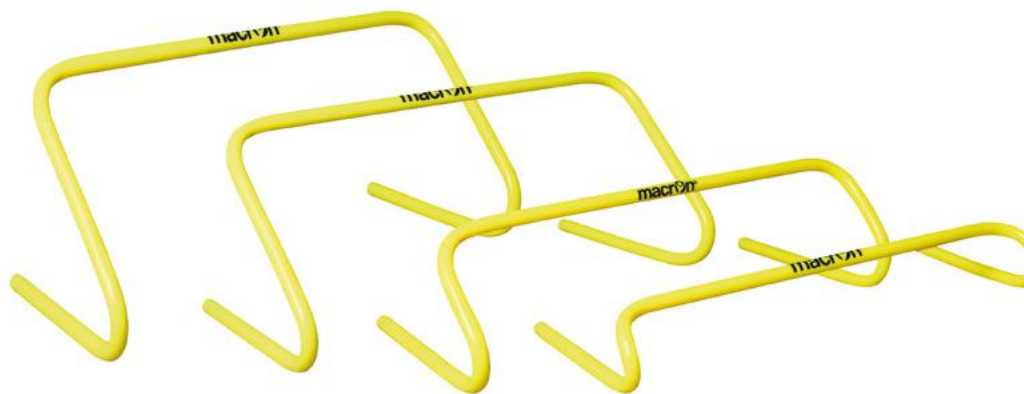

36 PCS

WITH HOLE ON TOP

DIMENSIONE/DIMENSIONS
 H 30 CM - H 12"
 H 38 CM - H 15"

ARANCIO FLUO/NEON ORANGE

GIALLO FLUO/NEON YELLOW

H 38CM 962038 H 30CM 962030

HURDLES

12 PCS

OVER DISMANTABLE

DIMENSIONE/DIMENSIONS
H: 13 CM/20 CM/30 CM/40 CM
Ø: 42 MM

40	30	20	13
H 40 CM	H 30 CM	H 20 CM	H 13 CM

9622

HURDLES

24 PCS

OVER FIXED HEIGHT

DIMENSIONE/DIMENSIONS
H: 10 CM/20 CM/30 CM/40 CM
Ø: 23 MM

40	30	20	10
H 40 CM	H 30 CM	H 20 CM	H 10 CM

9623

POLE

12 PCS

NO SPIKE

DIMENSIONE/DIMENSIONSH: CM 120 - CM 160
Ø: 25 MM

120 CM GIALLO FLUO/NEON YELLOW

160 CM GIALLO FLUO/NEON YELLOW

120 CM ARANCIO FLUO/NEON ORANGE

160 CM ARANCIO FLUO/NEON ORANGE

160CM 962516 120CM 962512

RUBBER POLE BASE

6 PCS
DIMENSIONE/DIMENSIONSØ BASE 25 CM
Ø FORO/HOLE 26 MM

- Per Pole con diametro 25 mm
For 25 mm ø pole