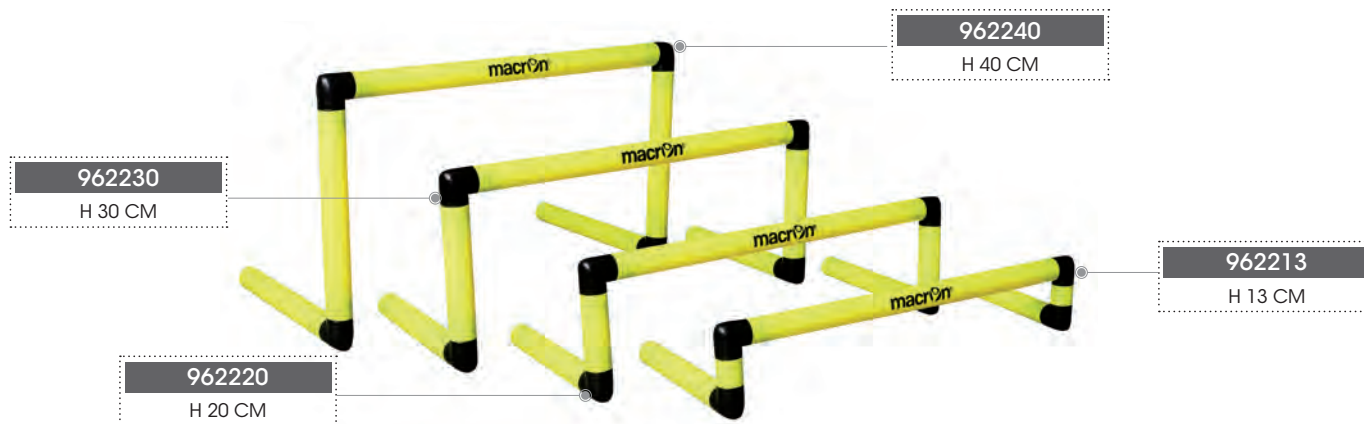

EQUIPMENT

HURDLES OVER DISMANTABLE

MISURE/DIMENSIONS

13 CM/20 CM/30 CM/40 CM DIAM. 42 MM

CONFEZIONE/PACKAGE

12 PCS.

PREZZO 1PZ/PRICE 1 PCS.

CM 13 - 21,64 € + TAX

CM 20 - 22,30 € + TAX

CM 30 - 23,03 € + TAX

CM 40 - 24,43 € + TAX