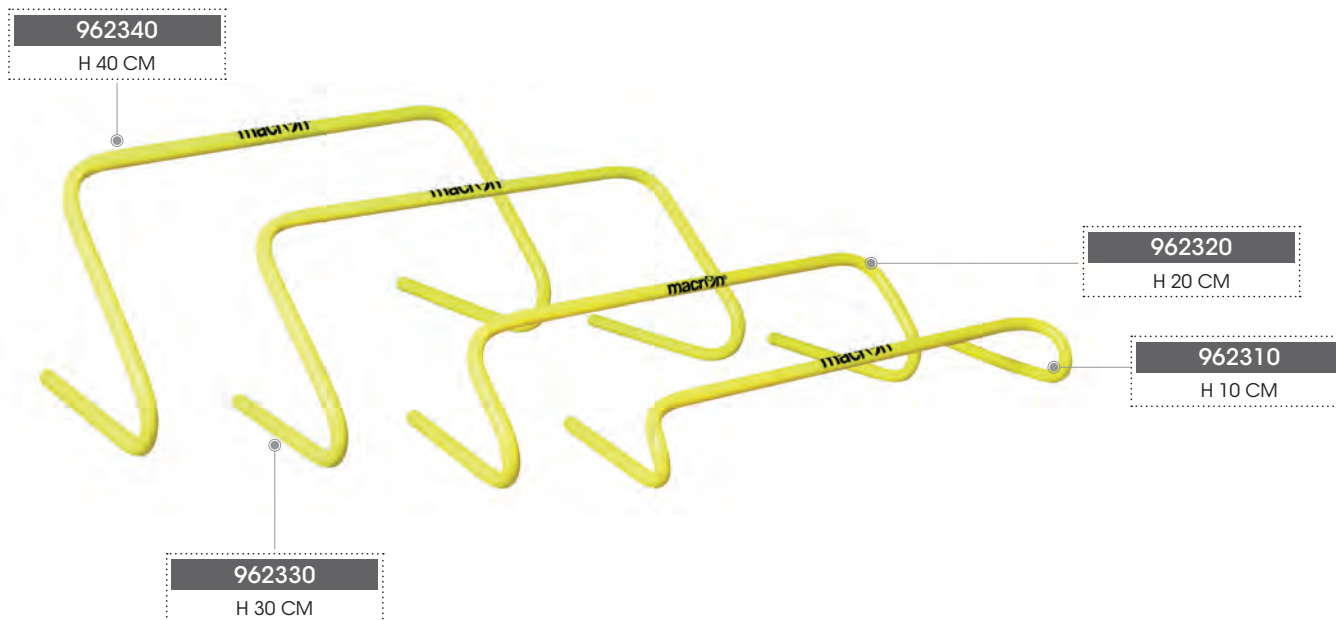

EQUIPMENT

CONE

WITH HOLES 30 CM / 12"

MISURE/DIMENSIONS

30 CM 12"

CONFEZIONE/PACKAGE

36 PCS.

PREZZO 1PZ/PRICE 1 PCS.

6,56 € + TAX

30 CM - 962030
38 CM - 962038
GIALLO FLUO/NEON YELLOW

30 CM - 962030
38 CM - 962038
ARANCIO FLUO/NEON ORANGE

EQUIPMENT

CONE

WITH HOLE ON TOP

MISURE/DIMENSIONS

30 CM 12" / 38 CM 15"

EQUIPMENT

HURDLES OVER FIXED HEIGHT

MISURE/DIMENSIONS

10 CM/20 CM/30 CM/40 CM

CONFEZIONE/PACKAGE

24 PCS.

PREZZO 1PZ/PRICE 1 PCS.

CM 10 - 10,49 € + TAX